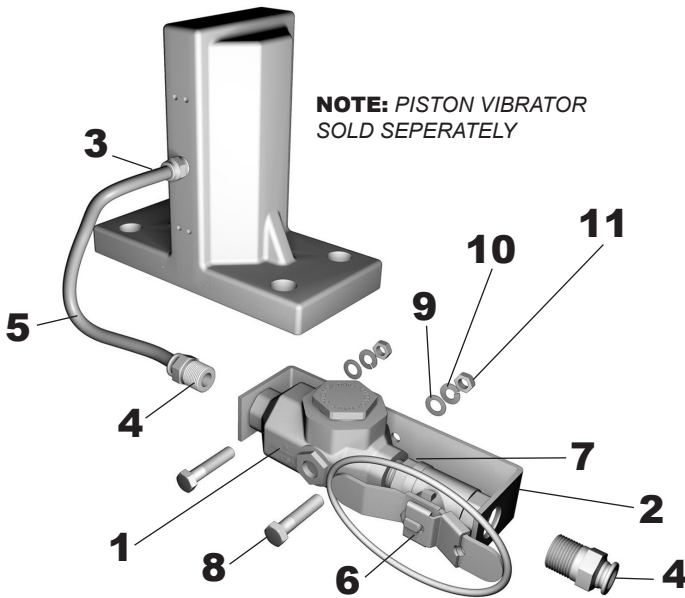

### PK2M & PK3M PLUMBING KIT (MANUAL) 3 x 3 IN

ITEM NO.	PART NO.	DESCRIPTION	QTY
1	55SVR11	LUBRICATOR	1
2	300PS49	LUBRICATOR BRACKET	1
3 (PK2M)	200PS50	1/4 NPT PRESTOLOK FITTING	1
3 (PK3M)	300PS50	3/8 NPT PRESTOLOK FITTING	1
4	300PS51	1/2 NPT PRESTOLOK FITTING	2
5	300PS52B	.5 INCH TUBING, POLYETHYLENE	50 FT
6	86124PK	QUICK ACTING VALVE-1/2 INCH	1
7	1/2CLOSE	1/2" CLOSE NIPPLE	1
8	5/16-18X2-1/2SH	SCREW, SOCKET HEAD CAP	2
9	5/16FW	FLAT WASHER, SAE	2
10	5/16LW	HEAVY LOCK WASHERS	2
11	5/16-18HN	HEX NUT	2