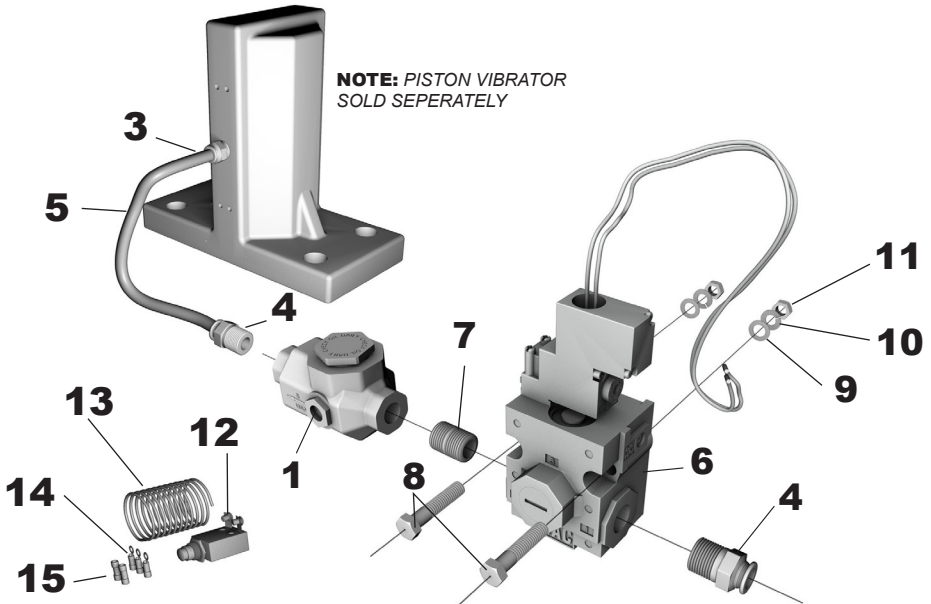

PLUMBING KIT

ELECTRICAL SD-9057

PK2E & PK3E PLUMBING KIT (ELECTRICAL) 3x3 IN			
ITEM NO.	PART NO.	DESCRIPTION	QTY
1	55SVR11	LUBRICATOR	1
3 (PK2E)	200PS50	1/4 NPT PRESTOLOK FITTING	1
3 (PK3E)	300PS50	3/8 NPT PRESTOLOK FITTING	1
4	300PS51	1/2 NPT PRESTOLOK FITTING	2
5	300PS52B	.5 INCH TUBING, POLYETHYLENE	50 FT
6*	2ABS12-12VNC	1/2" SOLE. VALVE, 12VDC, ML	1
7	1/2CLOSE	1/2" CLOSE NIPPLE	1
8	5/16-18X2-1/2SH	SCREW, SOCKET HEAD CAP	2
9	5/16FW	FLAT WASHER, SAE	2
10	5/16LW	HEAVY LOCK WASHERS	2
11	5/16-18HN	HEX NUT	2
12*	1500PF55	SWITCH	1
13*	16MTW	WIRE, 16GA. BLK	20FT
14*	PV14-10R	RING TERMINAL	3
15*	BSV-14X-L	BUTT SPLICE	2

*Included in 2ABS12-12PK SOLENOID KIT

MADE IN USA

VIBCO, Inc. HQ & Manufacturing
75 Stilson Road, Wyoming, RI 02898

tel: 401.539.2392 • 800.633.0032
<http://www.VIBCO.com> • vibrators@vibco.com

MA-PK-122-18
©2018 VIBCO, Inc.